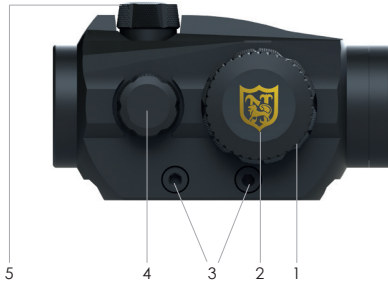

The Nikko Stirling Speed Sight **FLASH 1x30** is designed for fast and accurate target sighting and shooting. The **FLASH 1x30** is supplied with a 5/8" (15mm) Weaver / Picatinny claw mount for mounting on any suitable base plus a High Rise Mount for AR or similar platforms. Please consult your gunsmith or firearms dealer for advice about the suitability of this sight to your requirements.

DESCRIPTION

- | | |
|-------------------------|---|
| 1 - Illumination Turret | 4 - Windage Adjustment |
| 2 - Battery Compartment | 5 - Elevation Adjustment |
| 3 - Base Mount Screw | 6 - Rubber Lens Protection
(not shown) |

A rubber lens protection for the **FLASH 1x30** is always included.

Depending on country different accessories and dot sizes are delivered.

MOUNTING

1. Attach the **FLASH 1x30** to the Weaver base rail and make sure the base sits solid on the base.
2. Check to see that the clamp is fully down and hooked around the outside of the base.
3. Press the **FLASH 1x30** down at your desired position and forward firmly tighten down the clamp screw with the supplied hex wrench.

Turn turret from zero (off) to your desired illumination level. Turn off after use.

For longer storage remove battery from sight.

ADJUSTMENTS

The **FLASH 1x30** features adjustable elevation and windage dials with 1 MOA clicks.