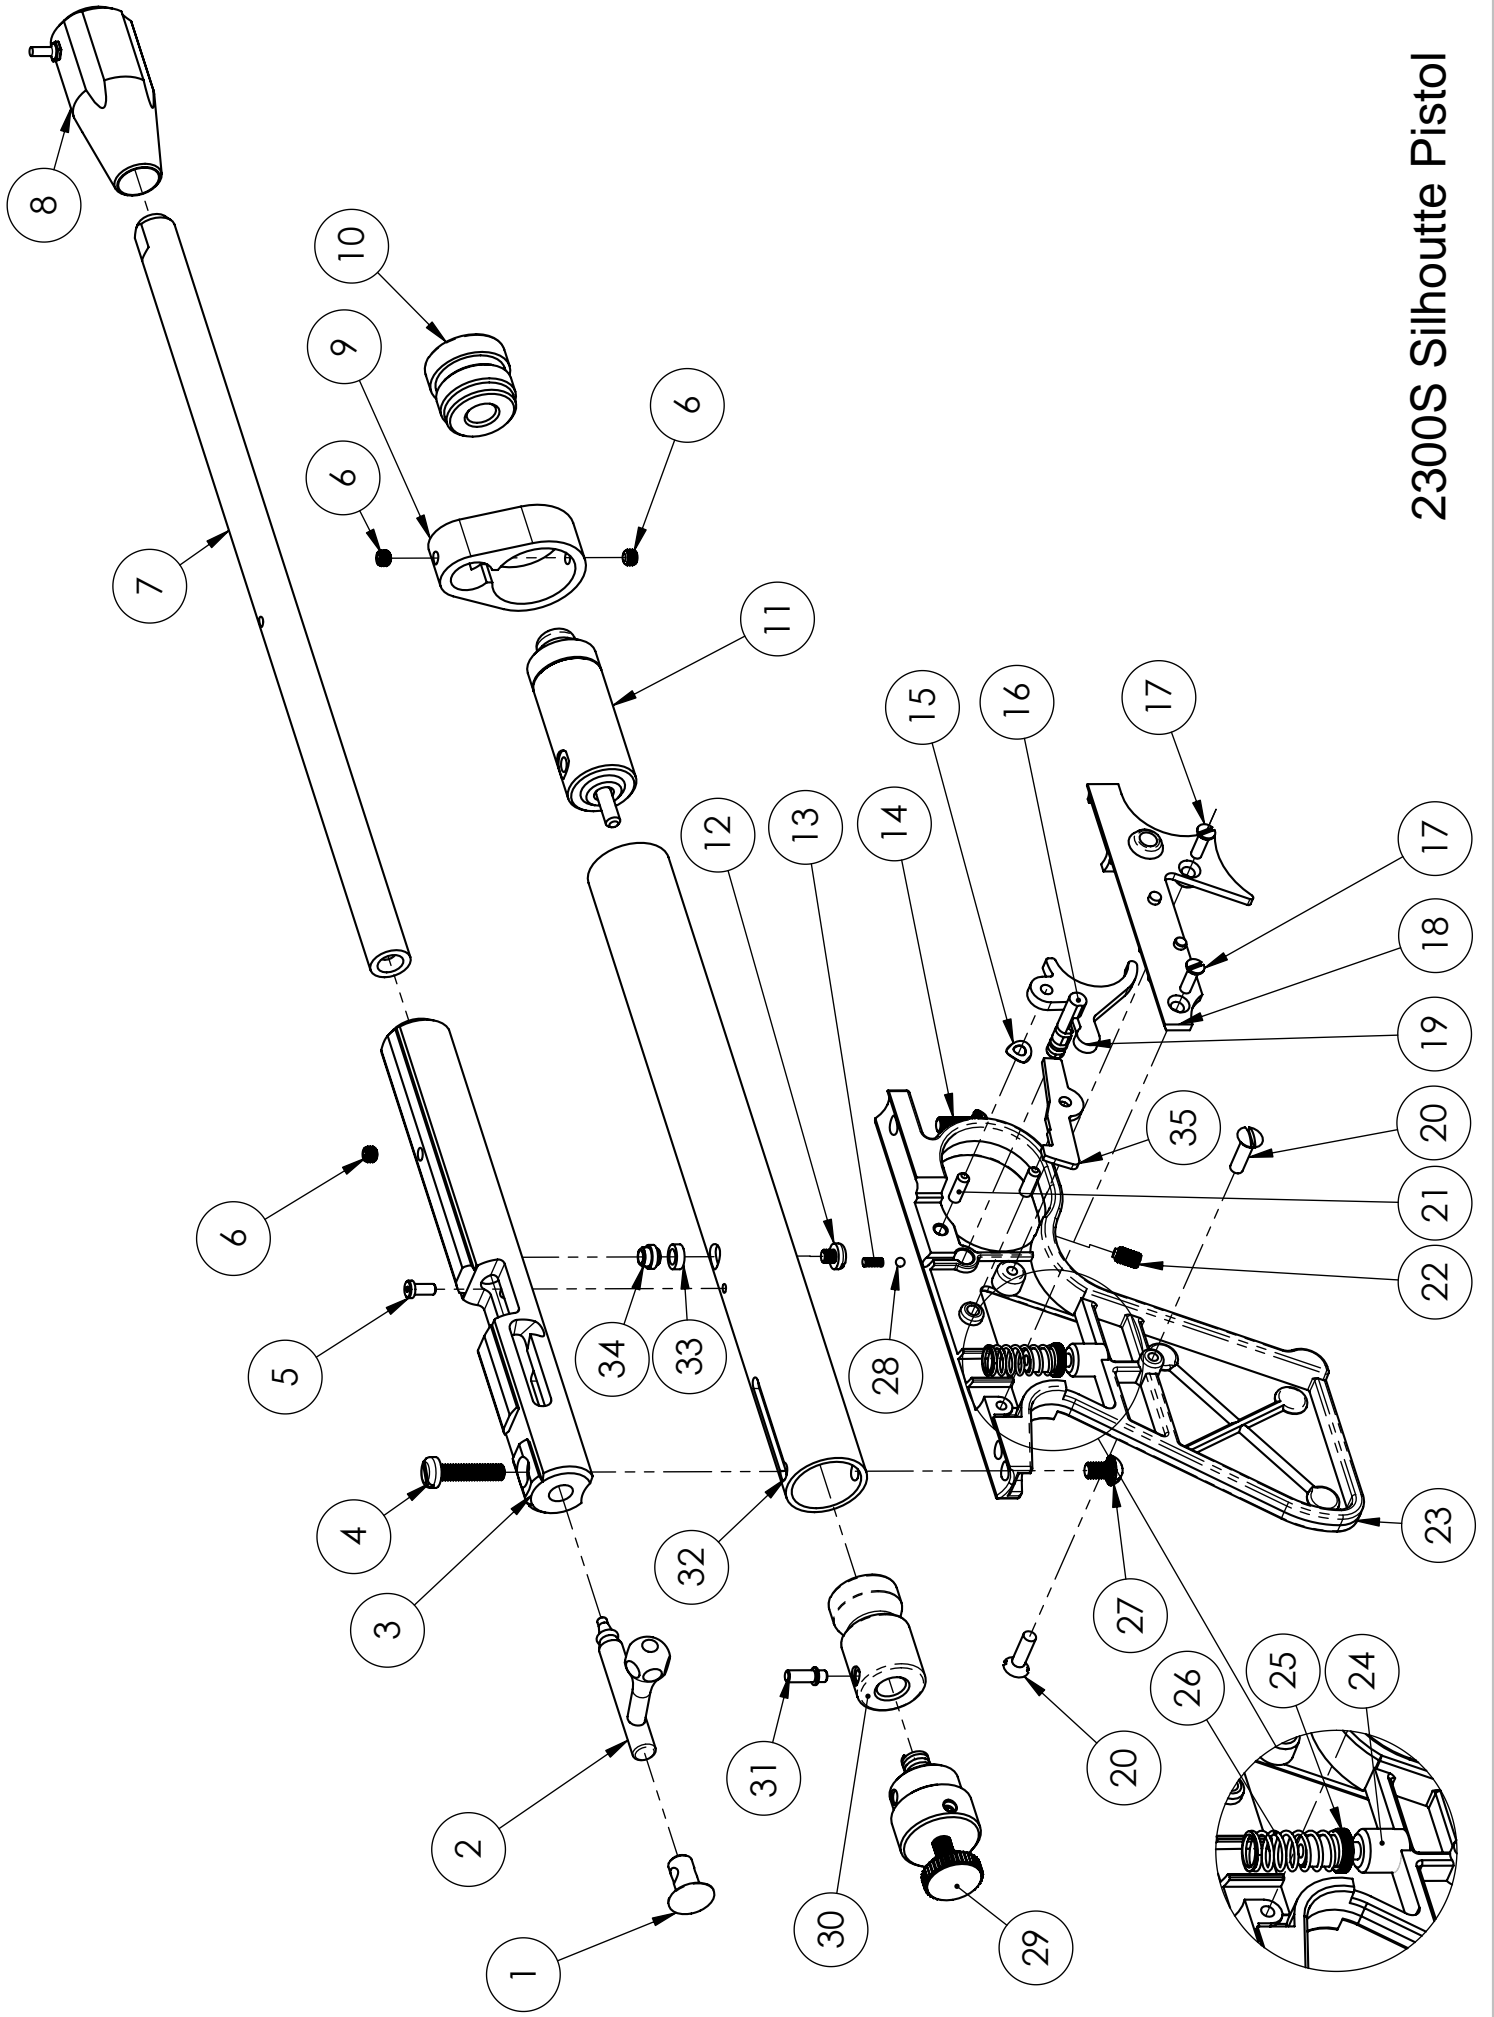

2300S-999 PART LIST
Manufacture Start Date:5/3/07

PART NUMBER	DESCRIPTION
1	AS2250-020 Breech Plug
2	2300-123 Assembly, Bolt
2A	2300-034 Bolt, Nickel, Long Nose
2B	397-062 Seal, Breech
2C	1761-018 Handle, Knob
2D	2300S-001 Bolt Magnet
3	AS2250-025 Breech
4	AS2250-015 Screw, Rear Breech
5	1322B027 Screw, Breech 4-48x.25
6	88-089 Set Screw (3)
7	2300-002 Barrel, .177Cal. Match
8	2300-121 Muzzle Break Assy.
8A	2300-027 Muzzle Break
8B	2300-028 Sight Post, Front
8C	88-089 Set Screw
9	2240-001 Barrel Band
10	2250-013 Piercing Knob
11	2300-122 Valve Assembly
11A	2250-010 Valve Body
11B	G397-013 Exhaust Valve Assy.
11C	788-061 Spring, Valve
11D	2300-037 Spacer
11E	130-035 O-Ring
11F	2250-020 Stem Guide Assy.
12	151-015 Screw, Valve
13	1322-017 Spring, Safety
14	130B031 Screw, Front Frame
15	111A067 Washer, Spring
16	1322-052 Safety
17	1322-054 Screw, Cover (2)
18	1322A044 Cover
19	1322A007 Trigger
20	105-054 Screw (2)
21	1322-045 Pin
22	2300-042 Set Screw
23	2300-035 Frame
24	2300-038 Spring Spacer
25	2300-039 Nut, Spring Spacer
26	NS1200-016 Spring

PART NUMBER	DESCRIPTION
27	1322A029 Screw, Rear Frame
28	105-039 Steel Ball
29	2300-124 Pressure Adjust Assy.
29A	190B-015 Thumb Screw Knob
29B	2300-045 Screw
29C	2300-036 Plug, Tube
29D	2300-040 Guide
29E	2300A046 Spring, Hammer
29F	2300-042 Set Screw
30	2300-050 Striker
31	2100A011 Hammer Pin
32	2300A043 Tube
33	130-036 Breech Gasket
34	1322A026 Sleeve
35	1322A048 Sear
-	151-020 Grip, Left (Not Shown)
-	151-019 Grip, Right (Not Shown)

● This parts list is intended to be an informational guide in ordering parts. It is not instructional material and we therefore assume no responsibility for those who use the same without proper factory training.

● Please order by part number and description.

● Check or money order for the total price must accompany the order.

● For current prices contact Crosman Corporation at 1-800-724-7486 or visit our website www.crosman.com

2300S Silhouette Pistol