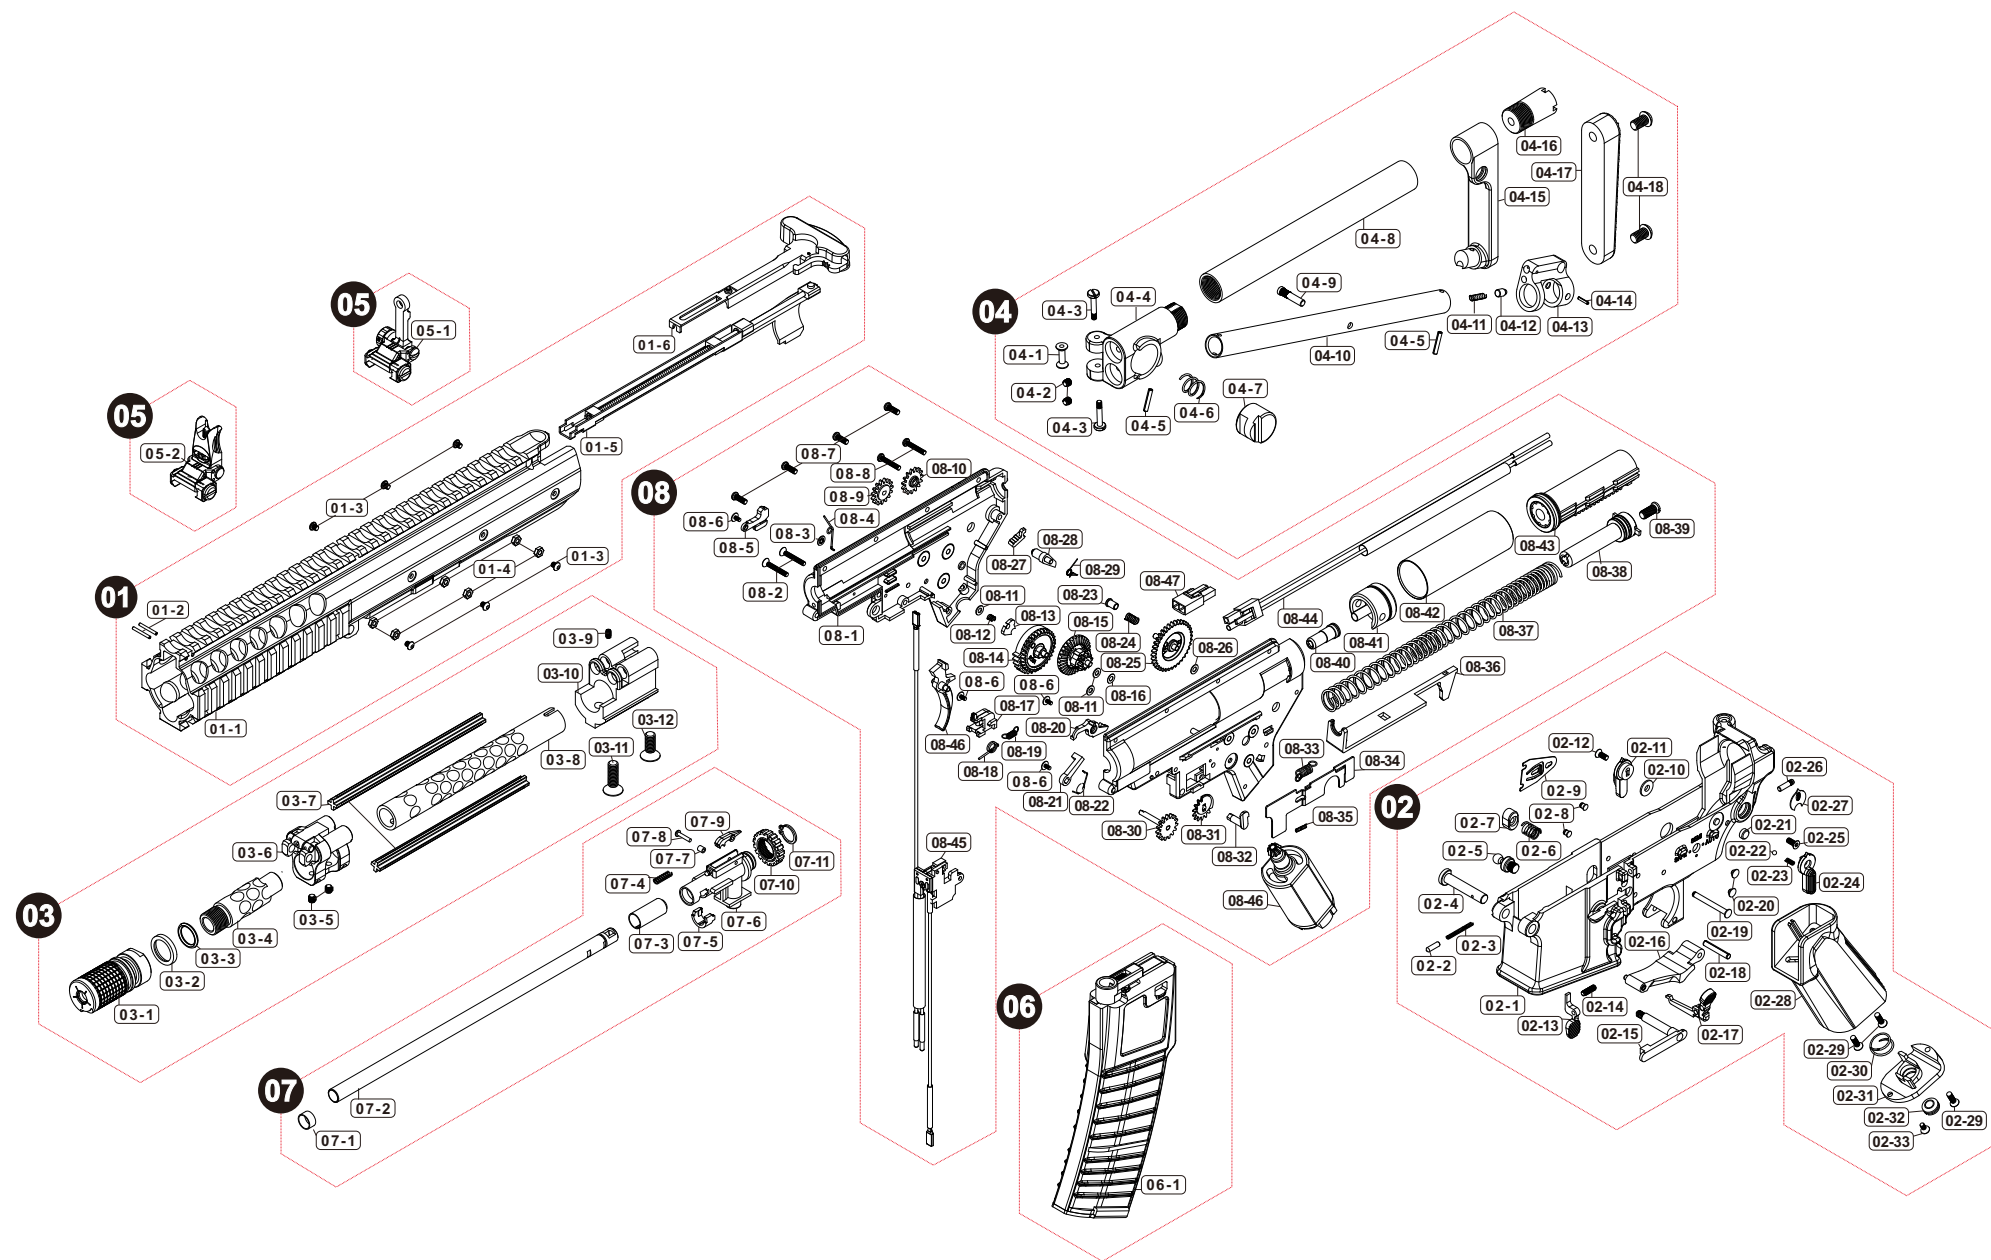

Parts List

KAC PDW 8 inch AEG

Manufactured by VegaForceCompany, Made in Taiwan. <http://www.gb-tech.com.tw>

Parts List

KAC PDW 8 inch AEG

01 UPPER RECEIVER

01-1	V070URV010s
01-2	PB0T151401
01-3	PSCW030301
01-4	PNUT030001
01-5	V070BLT000
01-6	V070CLR000

02 LOWER RECEIVER

02-1	V070LRV010
02-2	V020LRV080
02-3	V020SPG080
02-4	V070LRV0B0
02-5	V070LRV030
02-6	V020SPG070
02-7	V020MRB010
02-8	V070LRV060
02-9	V070LRV020
02-10	V070LRV090
02-11	V020MSY040
02-12	V020MSY050
02-13	V070LRV080
02-14	PSCW031003
02-15	V020MRB020
02-16	V070TGD000
02-17	V070LRV071
02-18	PB0T032001
02-19	V070LRV050
02-20	V070LRV040
02-21	V070LRV0A0
02-22	PBAL025001
02-23	V020SPG0F0
02-24	V020MSY020
02-25	V020MSY050
02-26	V020LRV300
02-27	V070LRV0C0
02-28	V070GRP010
02-29	PSCW031002
02-30	V000SPG0C0
02-31	V070GRP020
02-32	V020GRP030
02-33	PSCW030602

03 BARREL / FOREARM

03-1	V070FHR021
03-2	V070FHR030
03-3	PRIG000005
03-4	V070BRL030
03-5	PSCW040403
03-6	V070GBK012
03-7	V070GPN050
03-8	V070BRL010
03-9	PSCW030503
03-10	V070CBR010
03-11	PSCW062002
03-12	PSCW061602

04 STOCK

04-1	V070STK0B0
04-2	PSCW040403
04-3	V070STK0C0
04-4	V070STK010
04-5	PB0T251401
04-6	V070SPG040
04-7	V070STK070
04-8	V070STK020
04-9	V070STK0A0
04-10	V070STK030
04-11	V070SPG030
04-12	V070STK080
04-13	V070STK040
04-14	PB0T160801
04-15	V070STK050
04-16	V070STK090
04-17	V070STK060
04-18	PSCW061001