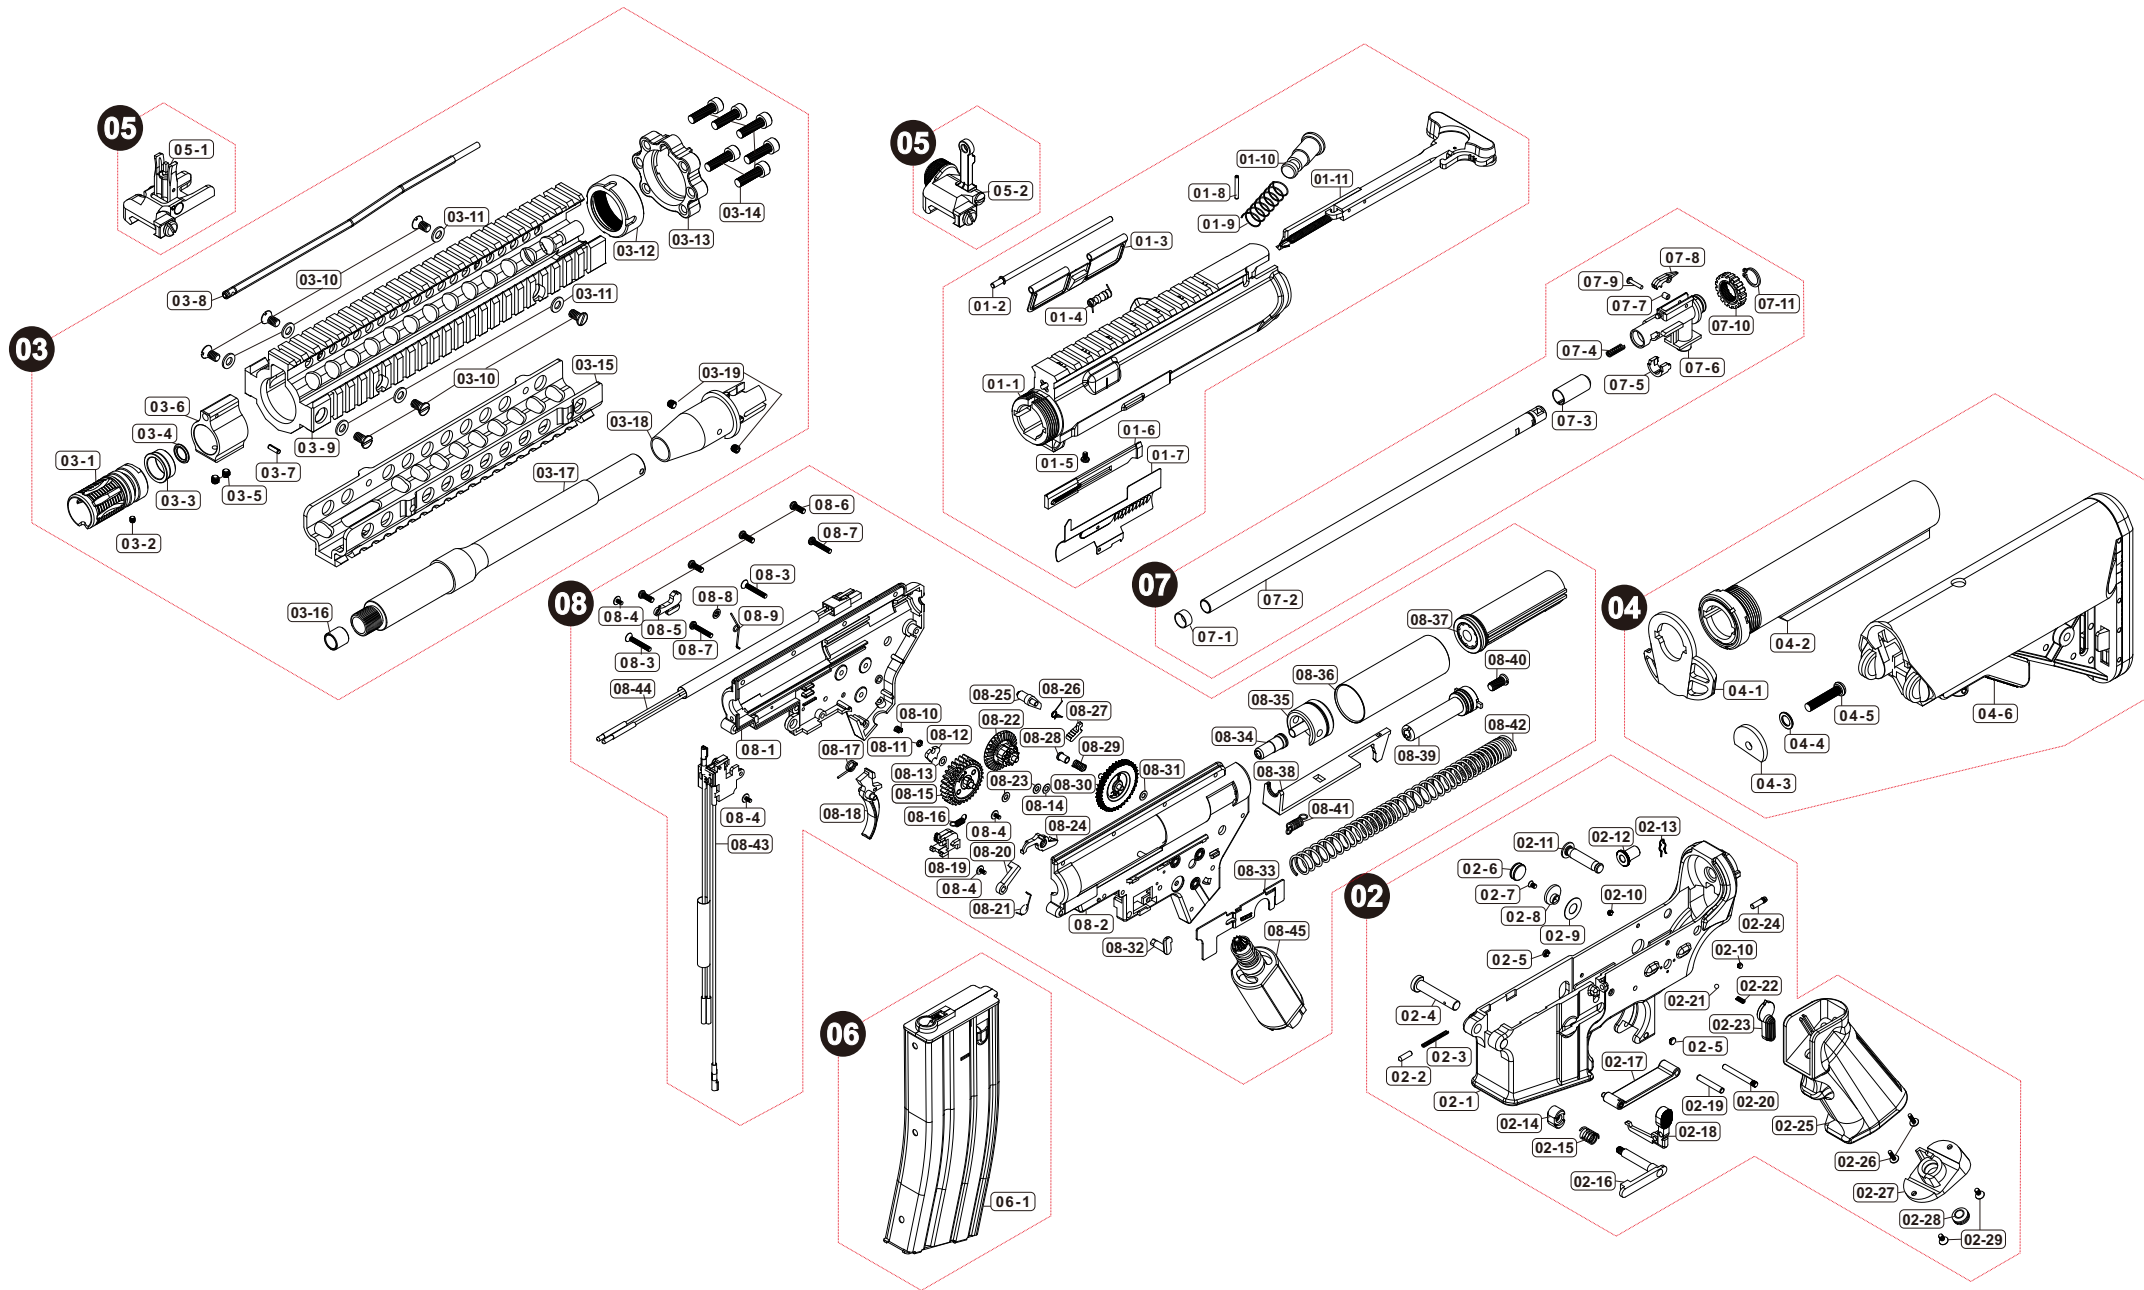

Parts List

Vr16 MK18 MOD1

Manufactured by VegaForceCompany, Made in Taiwan. <http://www.gb-tech.com.tw>

Parts List

VR16 MK18 MOD1

01 UPPER RECEIVER

01-1	V020URV014
01-2	V020ADC031
01-3	V020ADC000
01-4	V020SPG030
01-5	PSCW030421
01-6	V020BLT031
01-7	V020BLT010
01-8	PBOT021601
01-9	V020SPG040
01-10	V020BLT020
01-11	V020CLR000

03 BARREL / FOREARM

03-1	V020SUR080
03-2	PSCW030303
03-3	V023BRL010
03-4	PRIG000039
03-5	PSCW040403
03-6	V024GBK020
03-7	PBOT020801
03-8	V020HGD020
03-9	V021HGD170
03-10	V021HGD1B0
03-11	V021HGD1C0
03-12	V021HGD1A0
03-13	V021HGD190
03-14	PSCW051804
03-15	V021HGD180
03-16	V000BRL010
03-17	V020BRL170
03-18	V020BRL162
03-19	PSCW040403