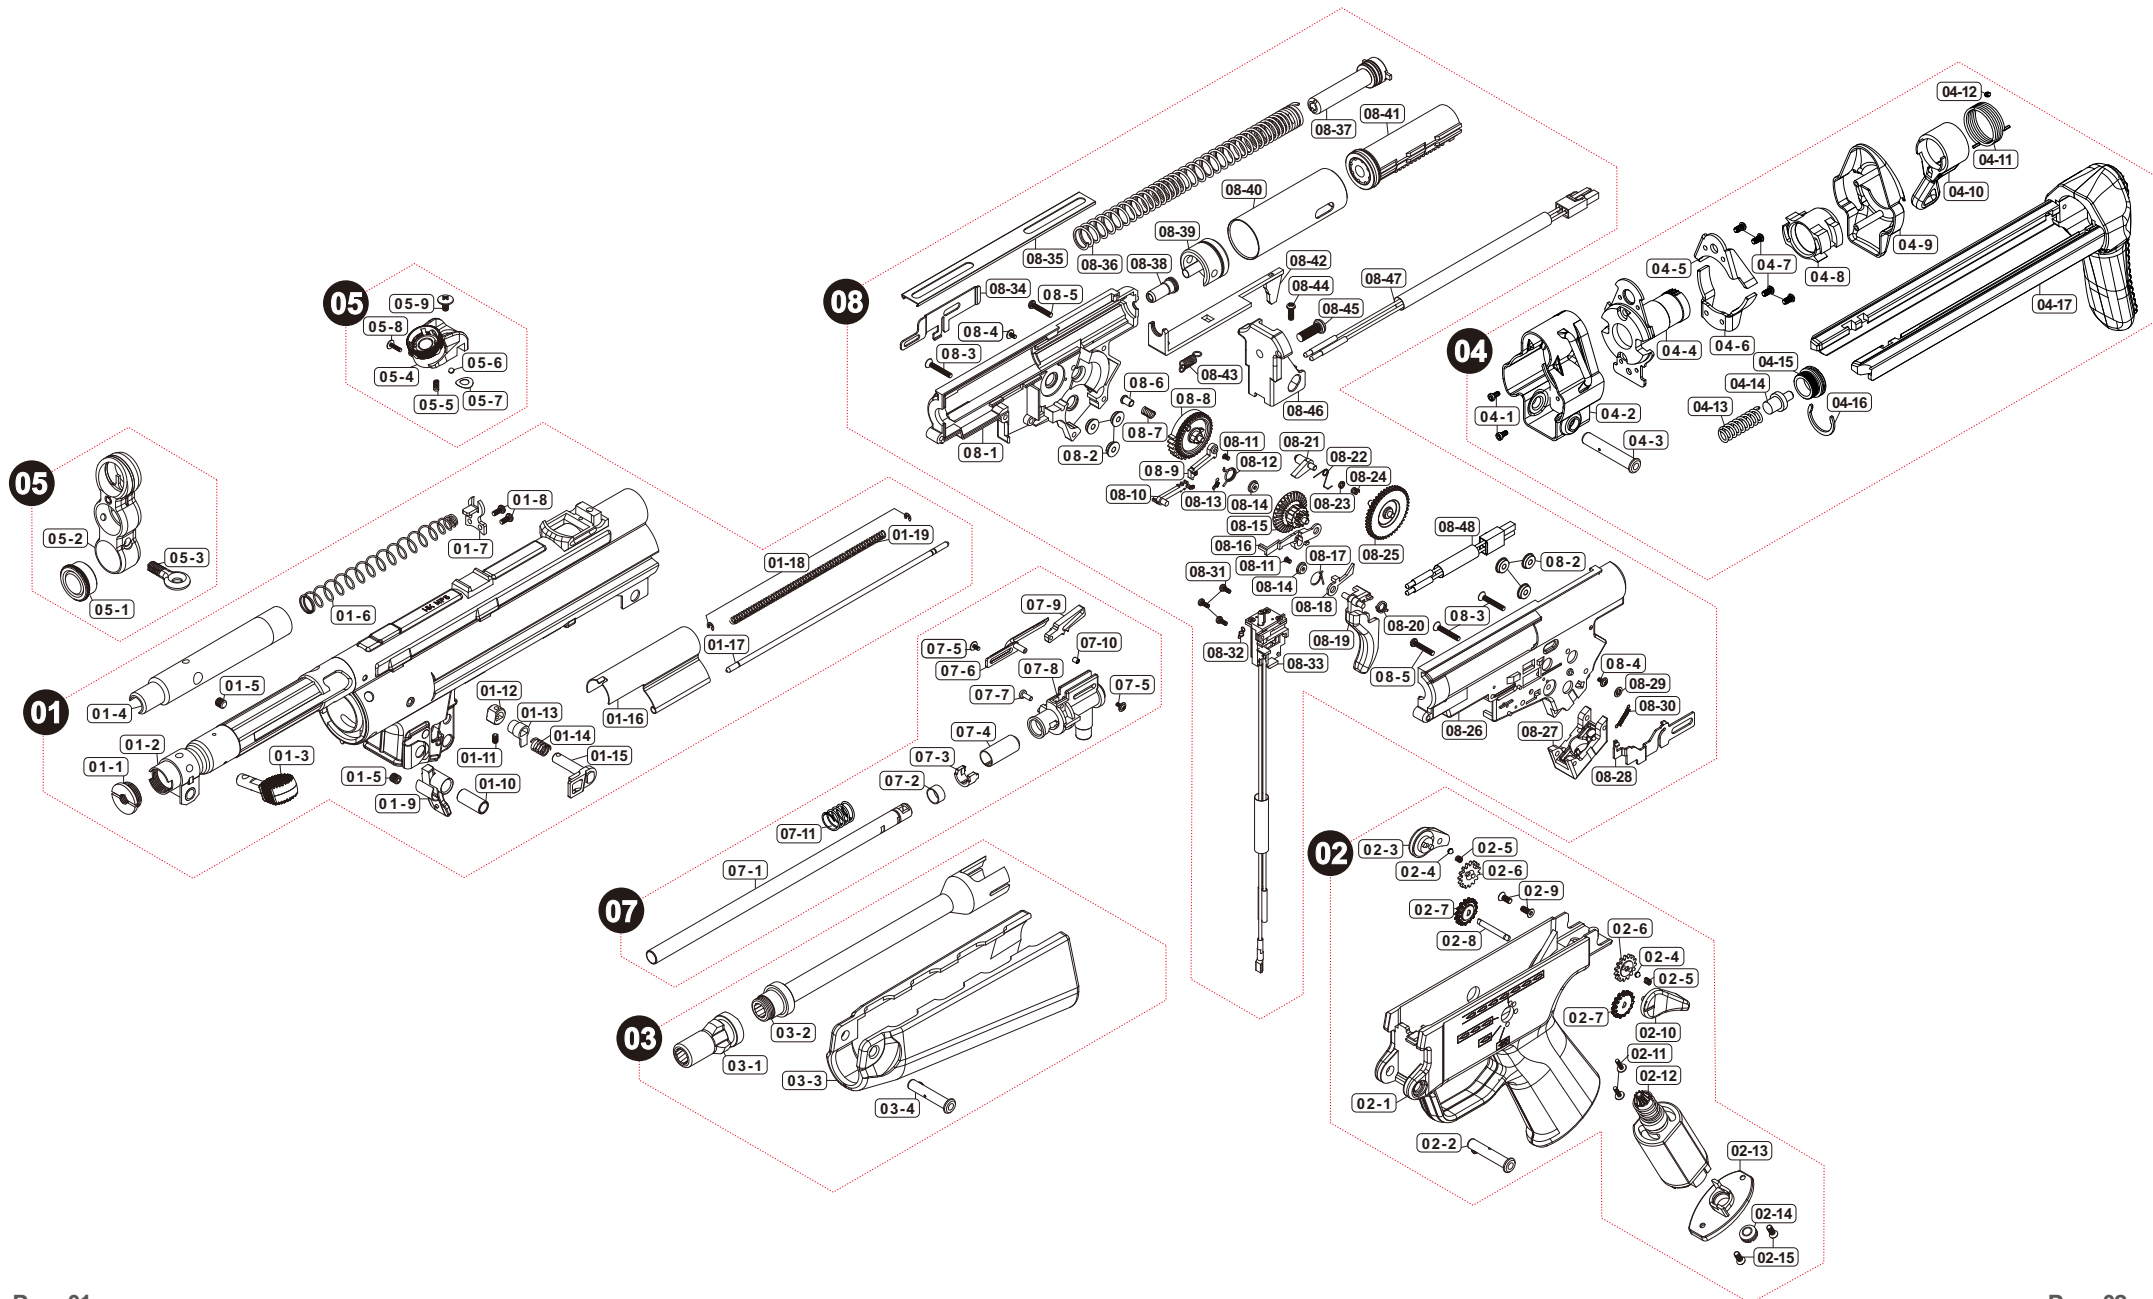

Parts List

UMAREX MP5 A5 AEG

Manufactured by VegaForceCompany, Made in Taiwan. <http://www.gb-tech.com.tw>

Parts List

UMAREX MP5 A5 AEG

01 UPPER RECEIVER

01-1	VGB1CLR050
01-2	V0B1URV021
01-3	VGB1CLR081
01-4	V0B1CLR030
01-5	PSCW050503
01-6	V0B1SPG007
01-7	V0B1CLR040
01-8	PSCW030621
01-9	VGB1MRB061
01-10	VGB1MRB030
01-11	PSCW030503
01-12	VGB1MRB020
01-13	VGB1MRB040
01-14	V020SPG070
01-15	V0B1LRV060
01-16	V0B1BLT010
01-17	V0B1BLT020
01-18	PBUKEETW20
01-19	V011BLT050

02 LOWER RECEIVER

02-1	V0B1GRP011
02-2	U578PIN020
02-3	V0B1GRP030
02-4	PBAL030001
02-5	V0B1SPG008
02-6	V0B1GRP050
02-7	V0B1GRP080
02-8	V0B1GRP060
02-9	V020MSY050
02-10	V0B1GRP040
02-11	PSCW030827
02-12	V000MTR004
02-13	V0B1GRP070
02-14	V020GRP030
02-15	PSCW030802

03 BARREL / FOREARM

03-1	VGB1BRL0B0
03-2	V0B1BRL040
03-3	U578HGD010
03-4	U578PIN020

04 STOCK

04-1	PSCW260504
04-2	VGB1STK072
04-3	U578PIN020
04-4	VGB1STK080
04-5	VGB1STK090
04-6	VGB1STK0A0
04-7	PSCW030601
04-8	VGB1STK0C0
04-9	VGB1STK0B1
04-10	VGB1STK0D1
04-11	VGB1SPG002
04-12	PSCW260403
04-13	VGB1SPG003
04-14	VGB1STK0F0
04-15	VGB1STK0G0
04-16	PBUKCDP383
04-17	VGB1STK011

05 SIGHTS

05-1	VGB1FST031
05-2	VGB1FST000
05-3	VGB1FST050
05-4	VAB0RST001
05-5	V020SPG0C0
05-6	PBAL030001
05-7	PWAS000020
05-8	PSCW030827
05-9	PSCW040629

07 HOP SYTEM

07-1	V000TUB208
07-2	V000HOP030
07-3	V020HOP090
07-4	V000HOP010
07-5	PSCW020437
07-6	V0B1HOP030
07-7	V010HOP050
07-8	V0B1HOP010
07-9	V0B1HOP020
07-10	V000HOP020
07-11	V000SPG0A0