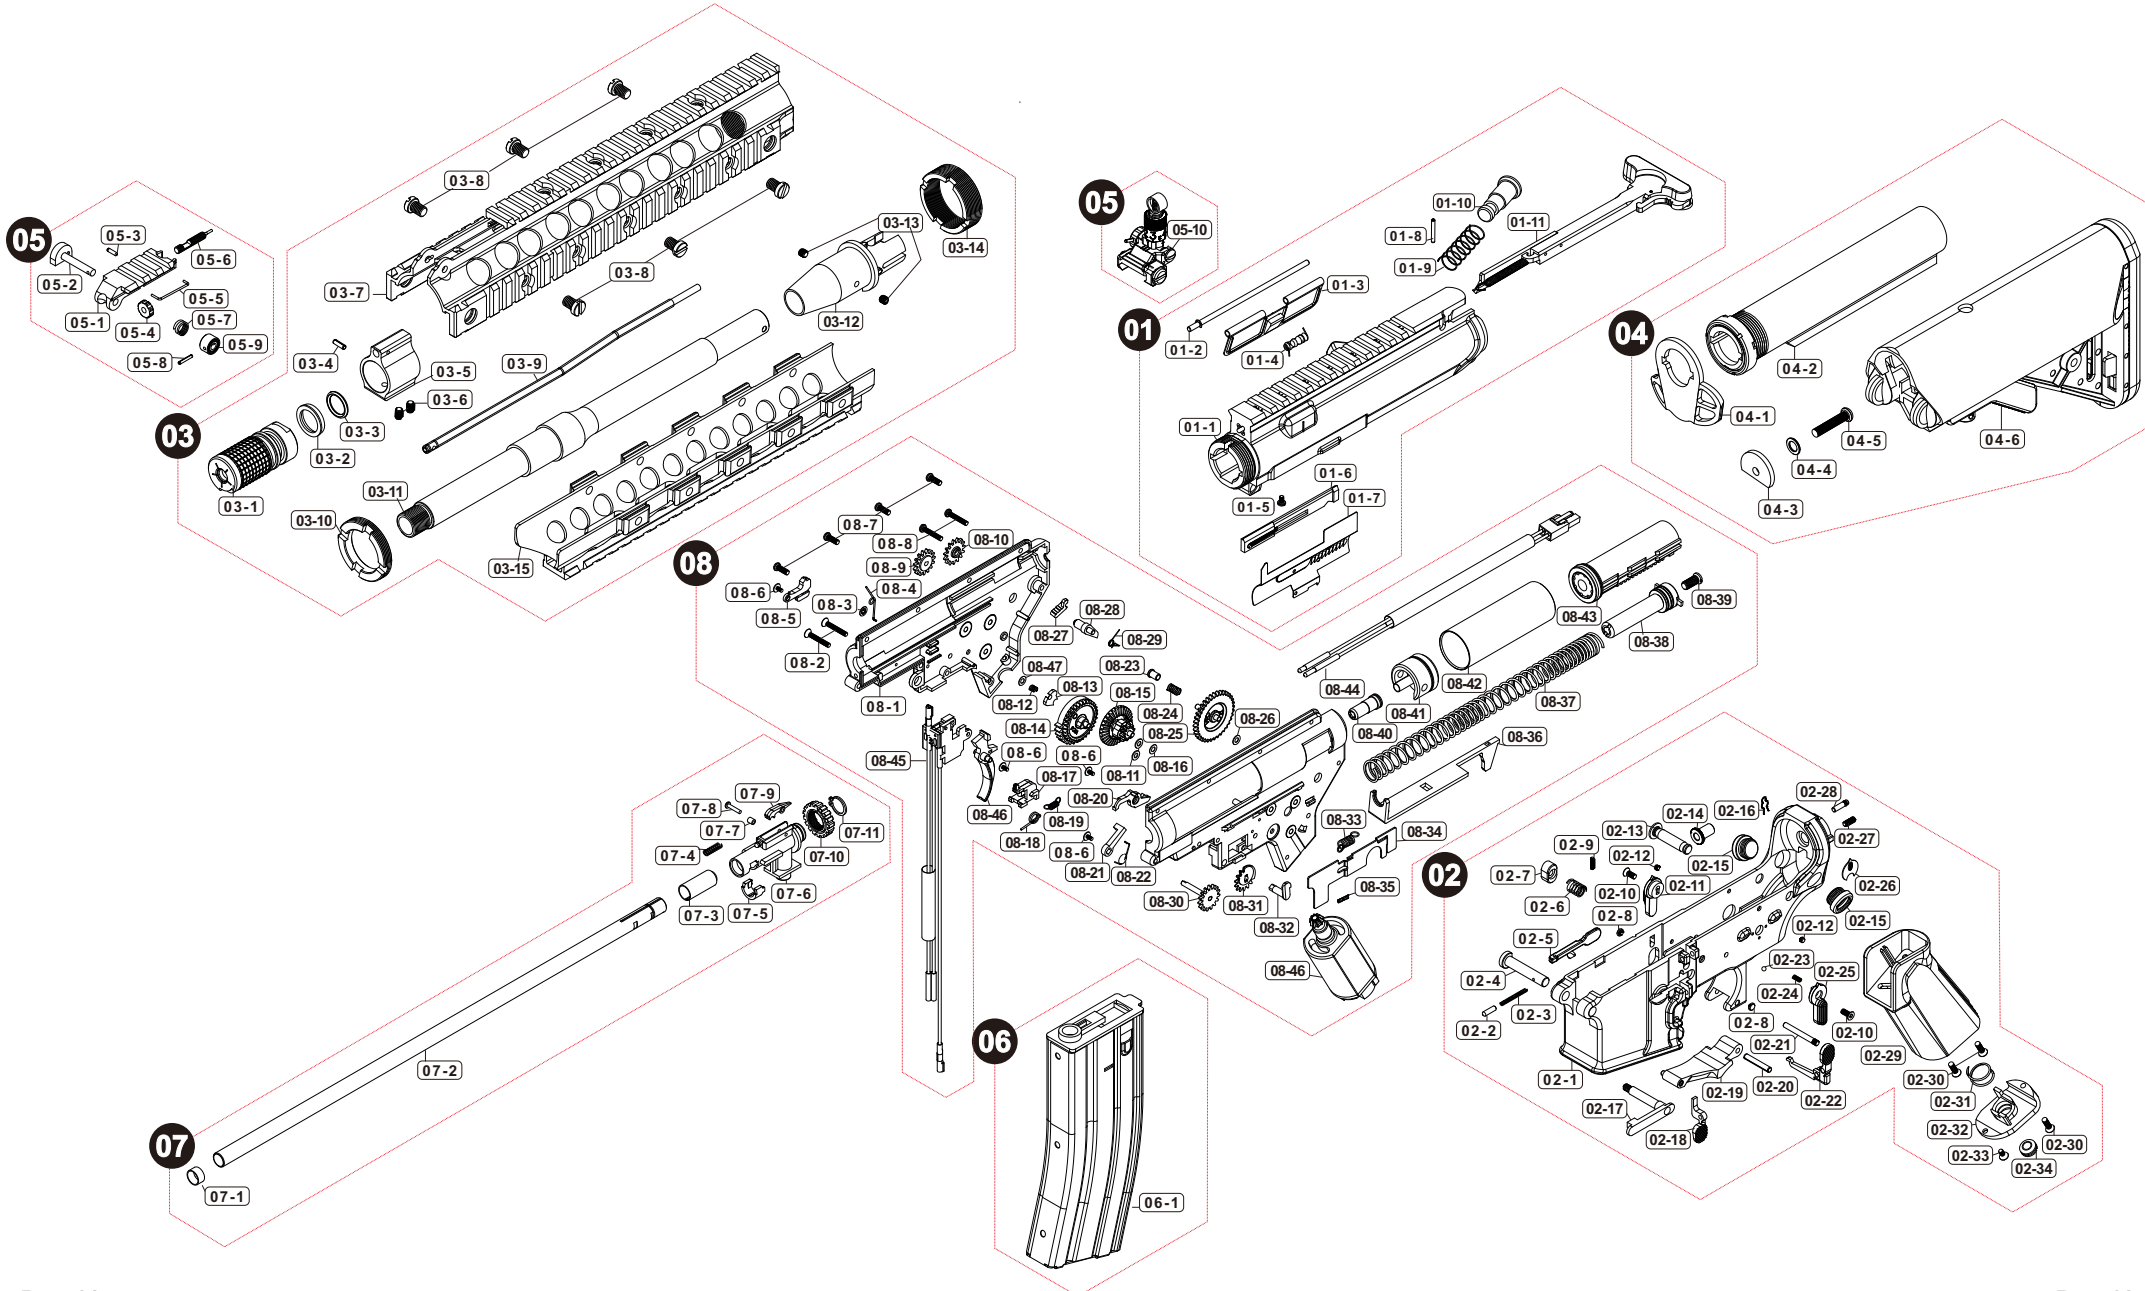

Parts List

KAC SR16E3 CQB AEG

Manufactured by VegaForceCompany, Made in Taiwan. <http://www.gb-tech.com.tw>

Parts List

KAC SR16E3 CQB AEG

01 UPPER RECEIVER

01-1	V020URV014
01-2	V020ADC031
01-3	V020ADC000
01-4	V020SPG030
01-5	PSCW030421
01-6	V020BLT031
01-7	V020BLT010
01-8	PBOT021601
01-9	V020SPG040
01-10	V020BLT020
01-11	V020CLR000

03 BARREL / FOREARM

03-1	V070FHR021
03-2	V020URV003
03-3	PRIG000005
03-4	PBOT020801
03-5	V024GBK020
03-6	PSCW040603
03-7	V024HGD011
03-8	V022HGD050
03-9	V022HGD060
03-10	V022HGD030
03-11	V024BRL030
03-12	V020BRL162
03-13	PSCW040403
03-14	V022HGD040
03-15	V024HGD020

07 HOP SYTEM

07-1	V000HOP030
07-2	V000TUB340
07-3	V000HOP010
07-4	V020SPG0E0
07-5	V020HOP090
07-6	V020HOP081
07-7	V000HOP020
07-8	PRVT021001
07-9	V020HOP0A0
07-10	V020HOP0B0
07-11	PBUKCSW11

02 LOWER RECEIVER

04 STOCK

04-1	V020LRV130
04-2	V020SPC071
04-3	V020SPC080
04-4	PWAS100002
04-5	PSCW052521
04-6	V020STK001

08 TRIGGER SYSTEM

08-1	V000GBA122
08-2	PSCW031822
08-3	PNUTCSTW02
08-4	V020SPG010
08-5	V020SP5030
08-6	PSCW020437
08-7	PSCW030821
08-8	PSCW031521
08-9	V070SP5030
08-10	V070SP5050
08-11	PWAS000012
08-12	V000SPG050
08-13	V000GRS120
08-14	V000GRS0C0
08-15	V000GRS0B0
08-16	PWAS000010
08-17	V000ELB005
08-18	PNUTCSTW02
08-19	V000SPG070
08-20	V000GBA130
08-21	V000ELB050
08-22	V000SPG090
08-23	V000GRS040
08-24	V000SPG040
08-25	V000GRS0D0
08-26	PWAS000011
08-27	V020SP5040
08-28	V000GRS091
08-29	V000SPG060
08-30	V070SP5031